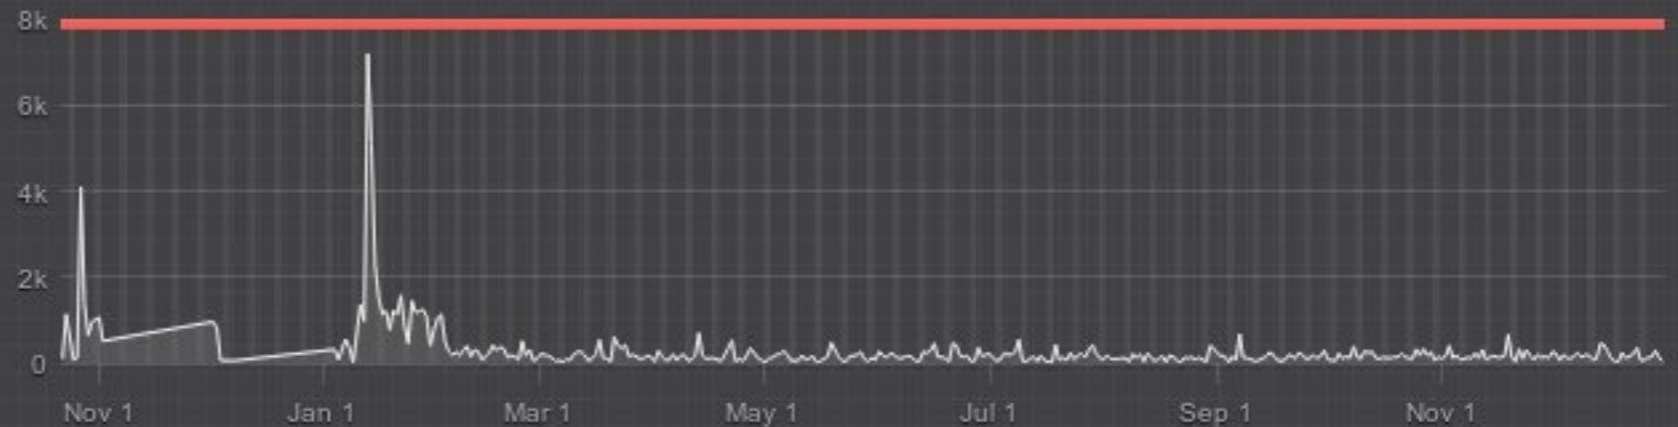

Projects

- tilemill
- tilestream
- mbtiles-spec
- mbutil
- carto
- wax
- tilelive.js
- Simple KML
- Fingertips
- route-me*

<http://github.com/mapbox>

Sneak Peek

control_room

105,386 tiles served Oct 22 2009 – Dec 31 2010

POPULARITY

Demo