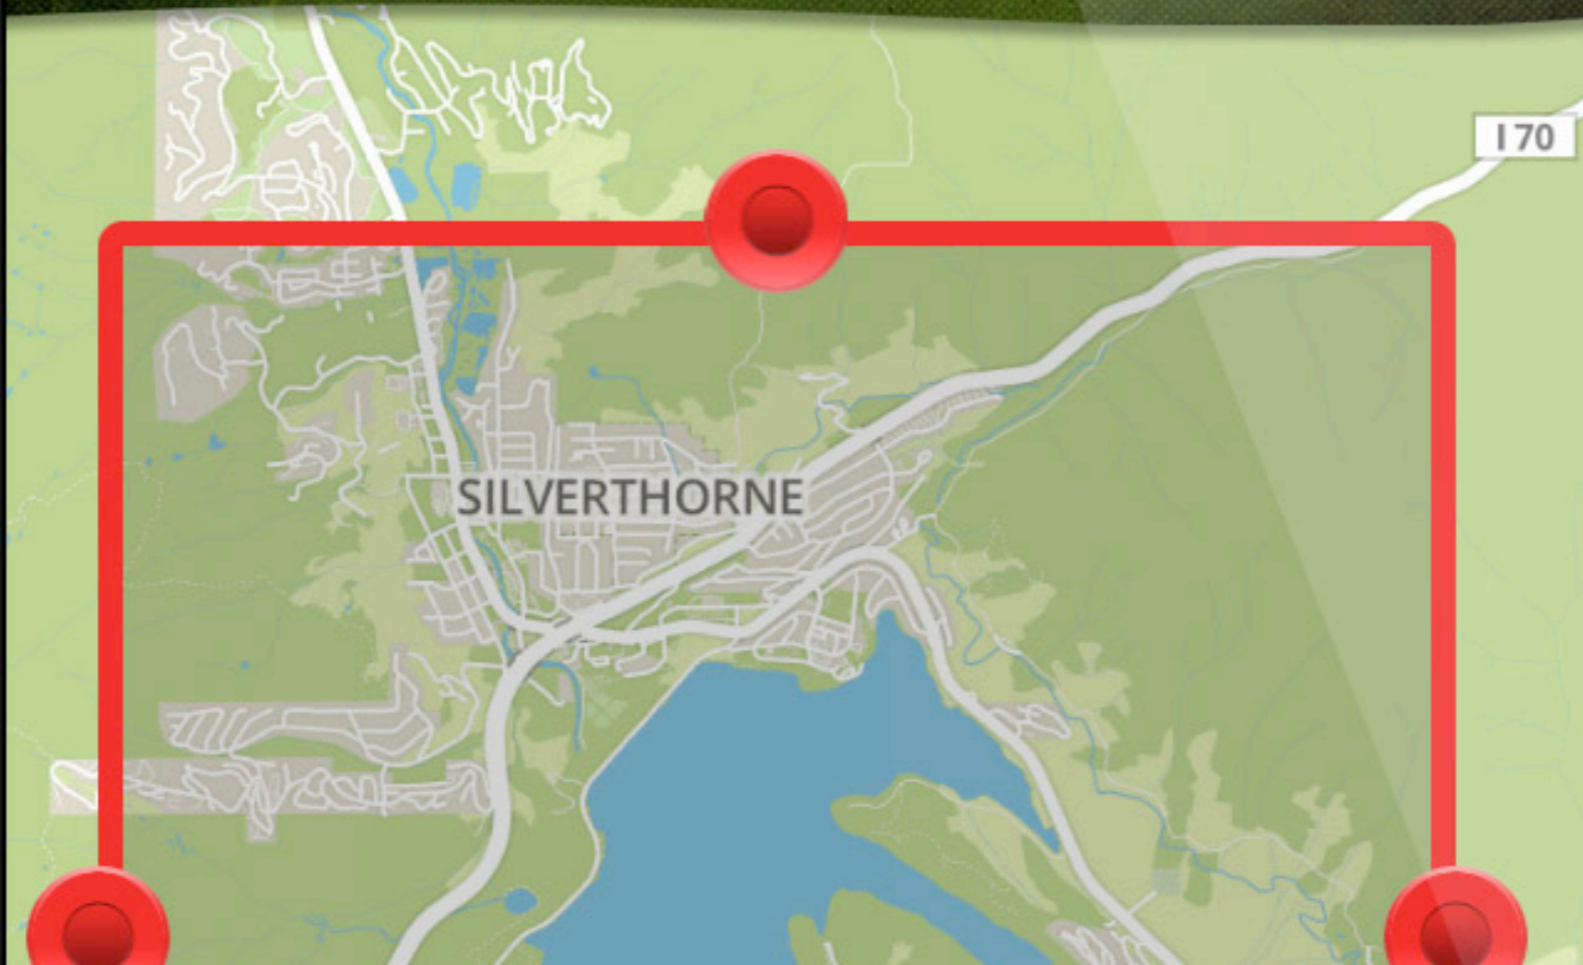

The Problem With Tiles

- Can easily number in the millions
- Zoom level 0
 - One 256x256 tile (4^0)
- Zoom level 17
 - 17,179,869,184 tiles (4^{17})
- Difficult to transfer reliably

MBTILES

9:17 PM

9:17 PM

Geography Class

Iceland

Washington, DC

Nigeria

OpenStreetMap

Carrier 12:01 AM

DC Weekend Picks

No Service

9:42 AM

◀ BACK

SAVED MAPS

MAIN 

Carrier

12:15 AM

100%

Thanks!