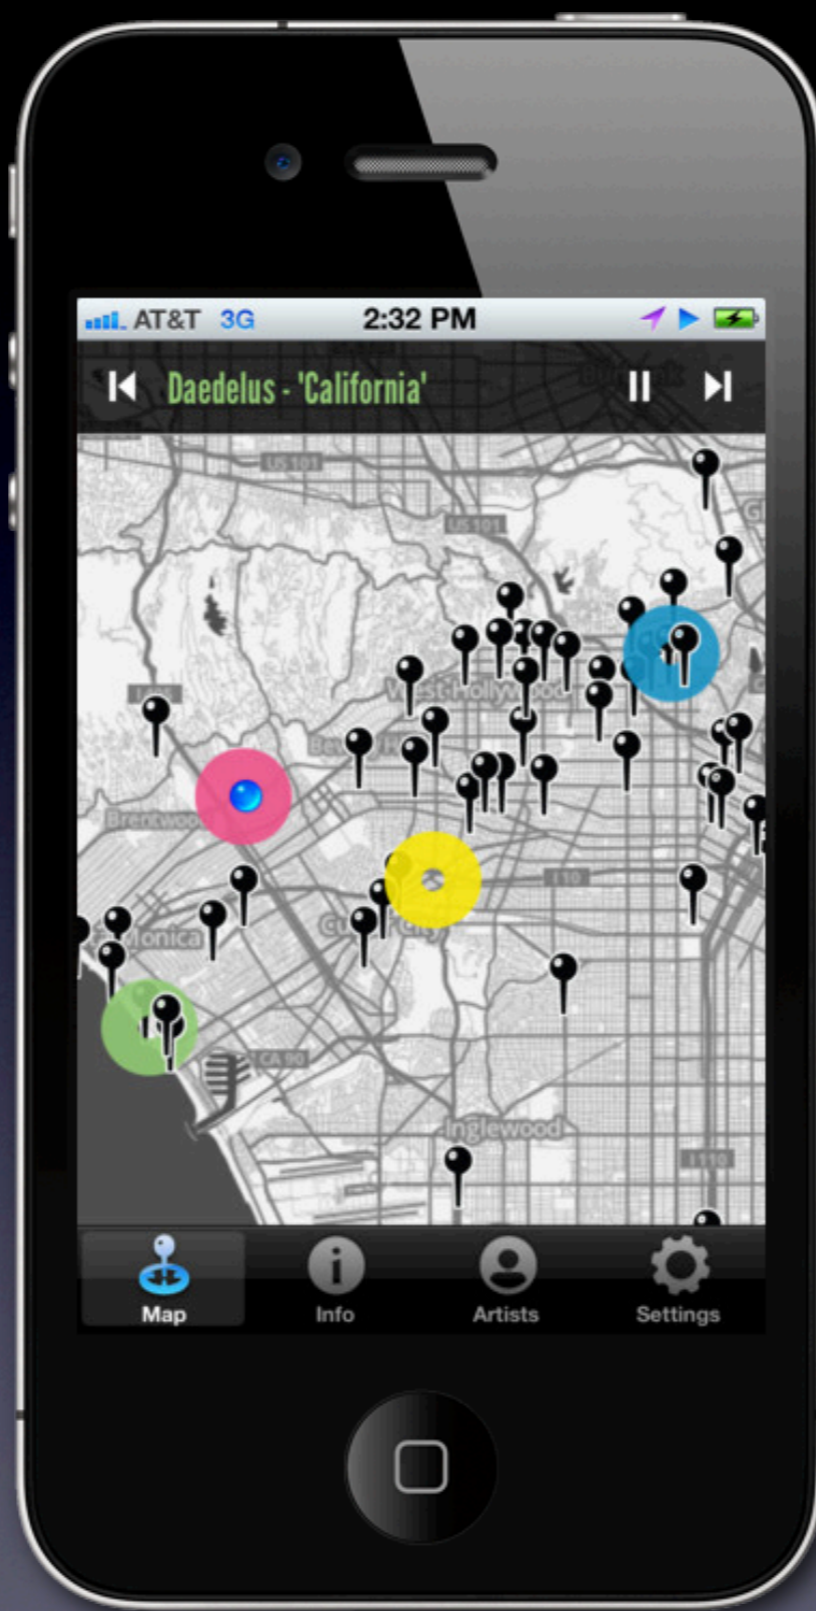

Made in L.A. Soundmap is a site-specific mobile audio experience designed for use while traveling to, from, and in between the three biennial venues in Culver City, Los Feliz, and Westwood, providing visitors with insights into art making in Los Angeles today. Made in L.A. Soundmap explores Los Angeles as the context for the exhibition through interviews with Made in L.A. artists and curators. Made in L.A. Soundmap is a free iPhone app available in the [iTunes store](#).

ADMISSION

HOURS

Tue-Fri 11am-8pm
Sat & Sun 11am-5pm
Closed Monday and July 4

PARKING

Parking is available under the Museum. Rates are \$3 for the first three hours with Museum stamp; \$1.50 for each additional 15 minutes.

Sign in
TO SHOW YOUR
INTEREST

4 PEOPLE
attending

9 PEOPLE
tracking

[TELL YOUR FRIENDS!](#)
[Tweet about this event](#)

Metro Regional Center

[United States / Portland](#)

600 NE Grand Ave

[View on OpenStreetMap](#)

Geography Class

Iceland

Washington, DC

Nigeria

OpenStreetMap

Carrier 12:01 AM

DC Weekend Picks

No Service