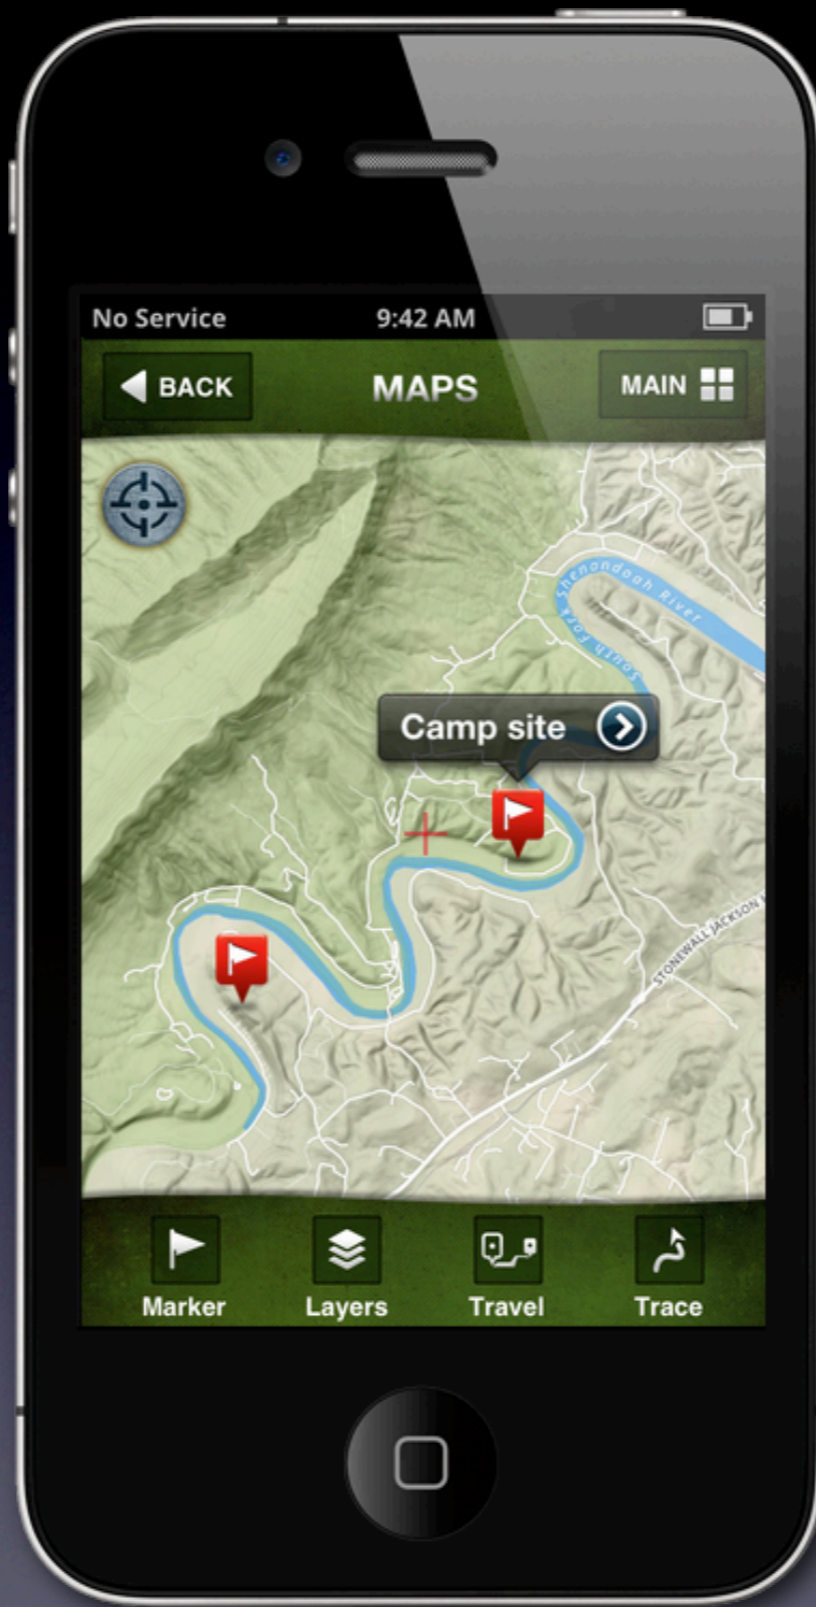

Bass Pro Shops MyGuide: HUNT is a mobile GPS app made specifically with hunters in mind. This full featured multi-tool rolls all of your favorite hunting utilities into one app that's easy to use in the field. Find your favorite hunting spots on a map, mark animal signs you encounter, track your movements through the wilderness, document your trophies and much more! We hope you make it a must-have on every hunting trip.

4 known attendees

[ATTENDEE DIRECTORY](#)

[Visit the WhereCampPDX 5 attendee directory](#)

9 people tracking this event

Topics

[Geo](#) [Geography](#)

[Neogeography](#)

[Open Source](#)

Geography Class

Iceland

Washington, DC

Nigeria

OpenStreetMap

Carrier 12:01 AM

DC Weekend Picks

No Service

9:42 AM

◀ BACK

SAVED MAPS

MAIN 

Carrier

12:15 AM

100%

Thanks!