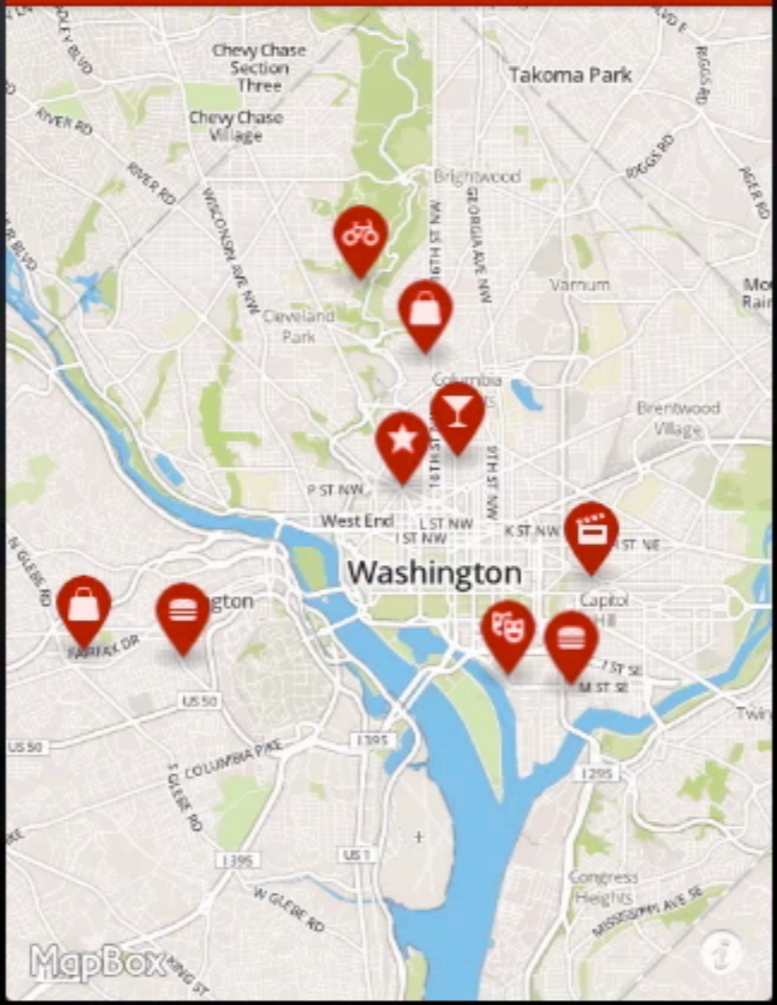

Metro Regional Center, Portland, United States

Stop attending Track this event

#wherecamppdx
@wherecamppdx on Twitter
wherecamppdx.org

Geo Georanhv Neogeoranhv
Your events Suggested Search Profile

High-Level Parts

The Problem With Tiles

- Can easily number in the millions
- Zoom level 0
 - One 256x256 tile (4^0)
- Zoom level 17
 - 17,179,869,184 tiles (4^{17})
- Difficult to transfer reliably

MBTILES

9:17 PM

9:17 PM

Geography Class

Iceland

Washington, DC

Nigeria

OpenStreetMap

Carrier 12:01 AM

DC Weekend Picks

No Service

9:42 AM

◀ BACK

SAVED MAPS

MAIN 

Carrier

12:15 AM

100%

Thanks!