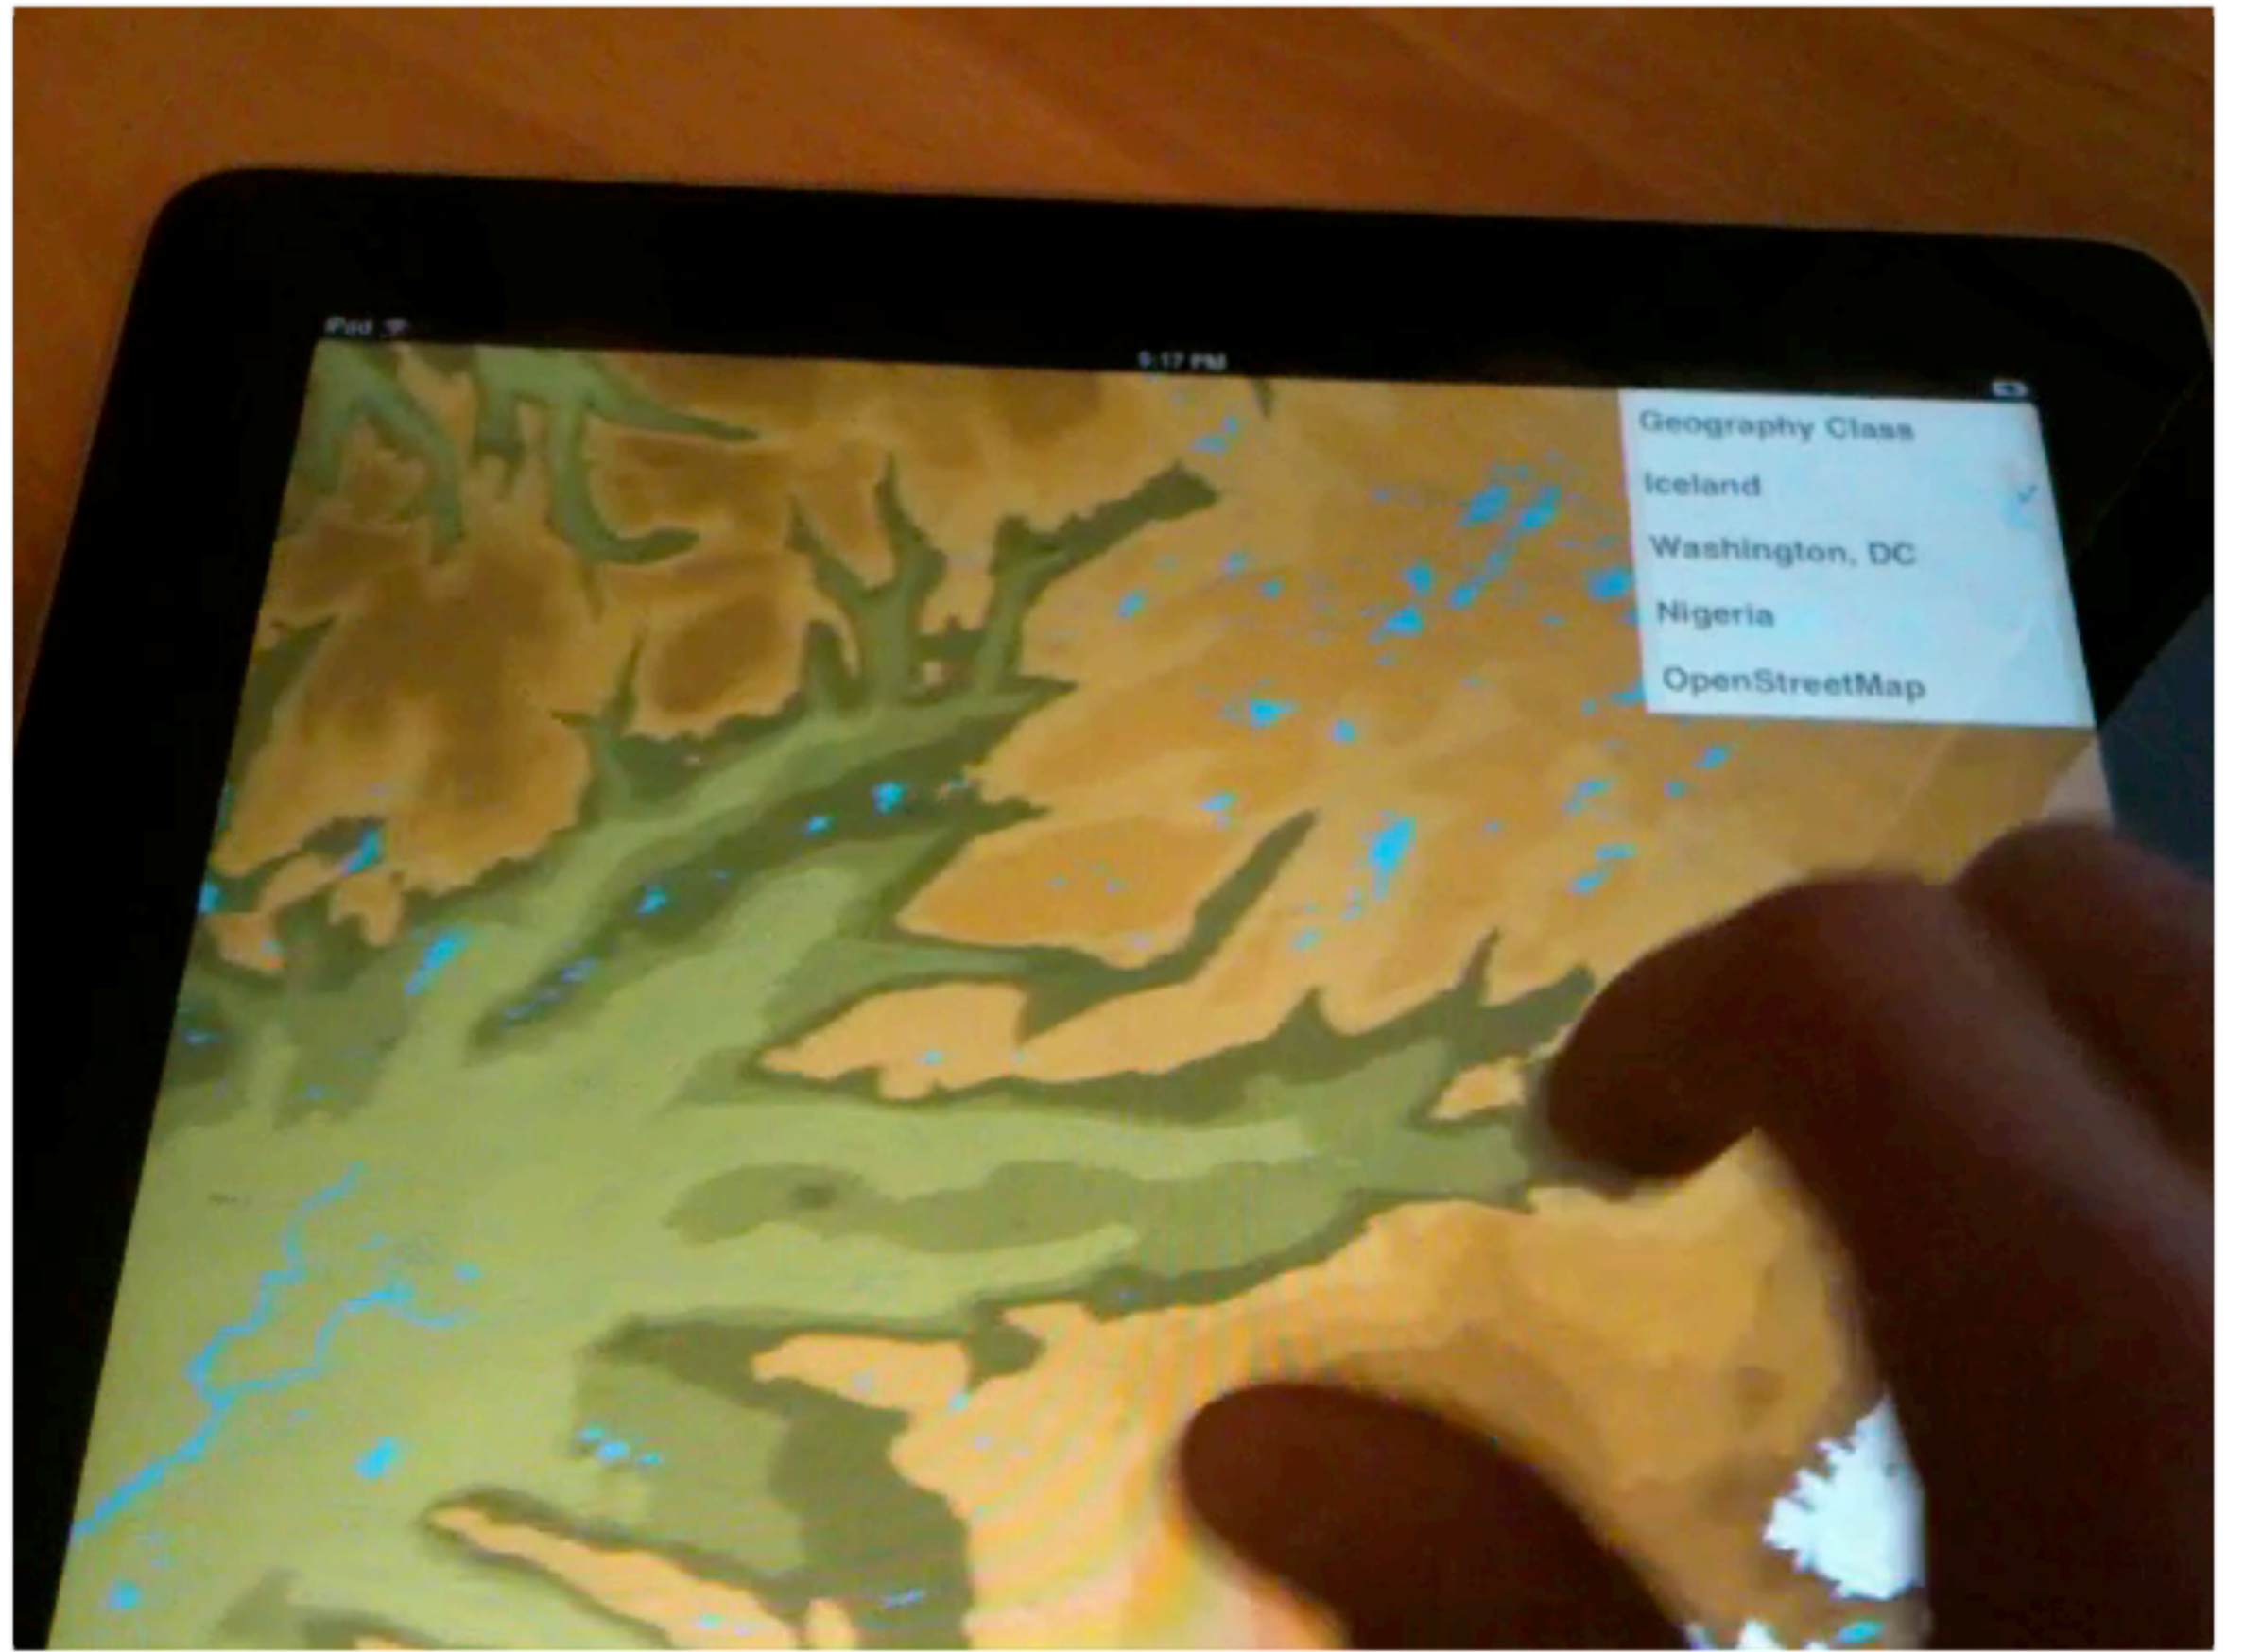

Annotation Layers

Annotations

Map View

Tile Sources

Lower-Level Parts

User Location Services

Offline Use

- Cached tile reuse
 - *Deja vu*
 - “Take your tiles with you”
- Pre-packaged bundles
 - MBTiles: SQLite-based database of tiles

The Problem With Tiles

- Can easily number in the millions
- Zoom level 0
 - One 256x256 tile (4^0)
- Zoom level 17
 - 17,179,869,184 tiles (4^{17})
- Difficult to transfer reliably

MBTILES

9:17 PM

9:17 PM