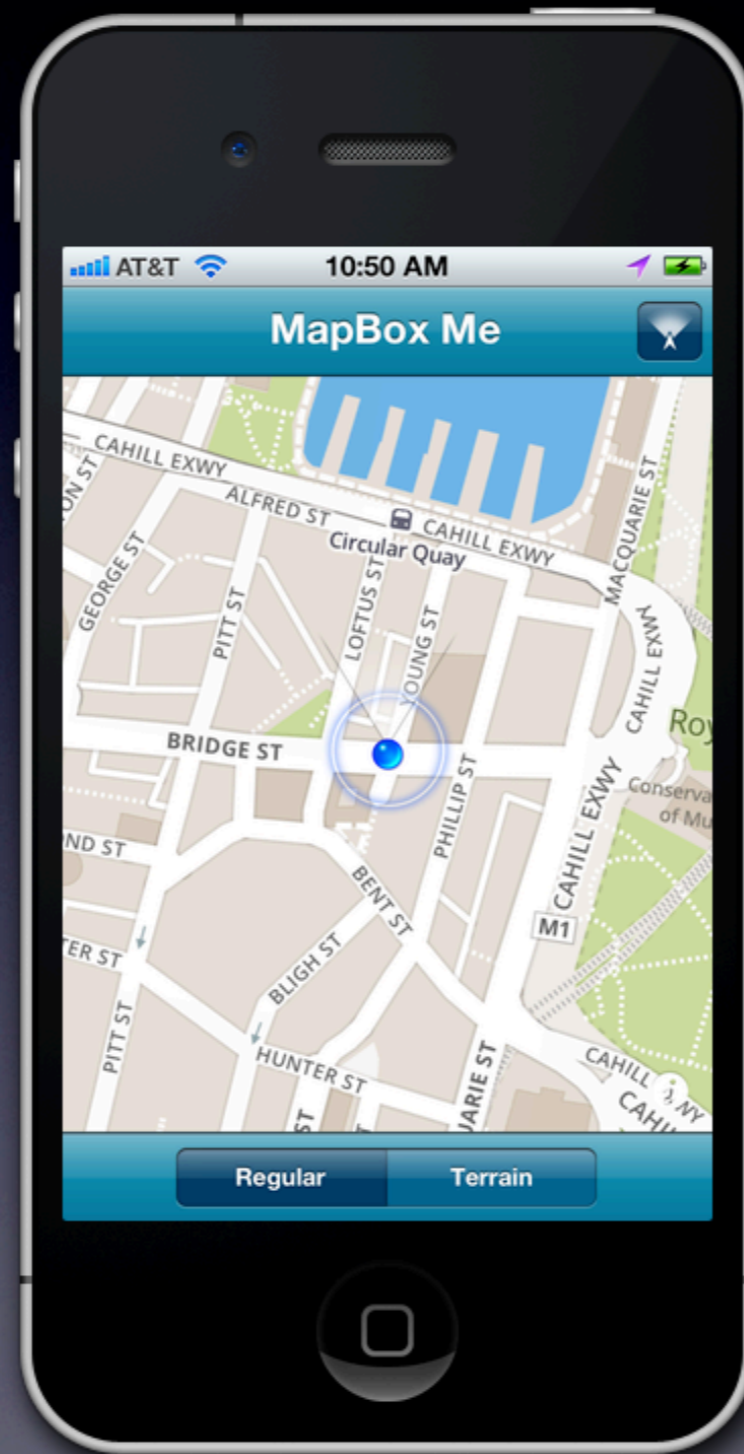

Metro Regional Center, Portland, United States

Stop attending Track this event

#wherecamppdx
@wherecamppdx on Twitter
wherecamppdx.org

Geo Georanhv Neogeoranhv
Your events Suggested Search Profile

High-Level Parts

Annotation Layers

Annotations

Map View

Tile Sources

Lower-Level Parts

User Location Services

Offline Use

- Cached tile reuse
 - *Deja vu*
 - “Take your tiles with you”
- Pre-packaged bundles
 - MBTiles: SQLite-based database of tiles

Geography Class

Iceland

Washington, DC

Nigeria

OpenStreetMap

Carrier 12:01 AM

DC Weekend Picks

No Service

9:42 AM

◀ BACK

SAVED MAPS

MAIN 

Carrier

12:15 AM

100%

Thanks!