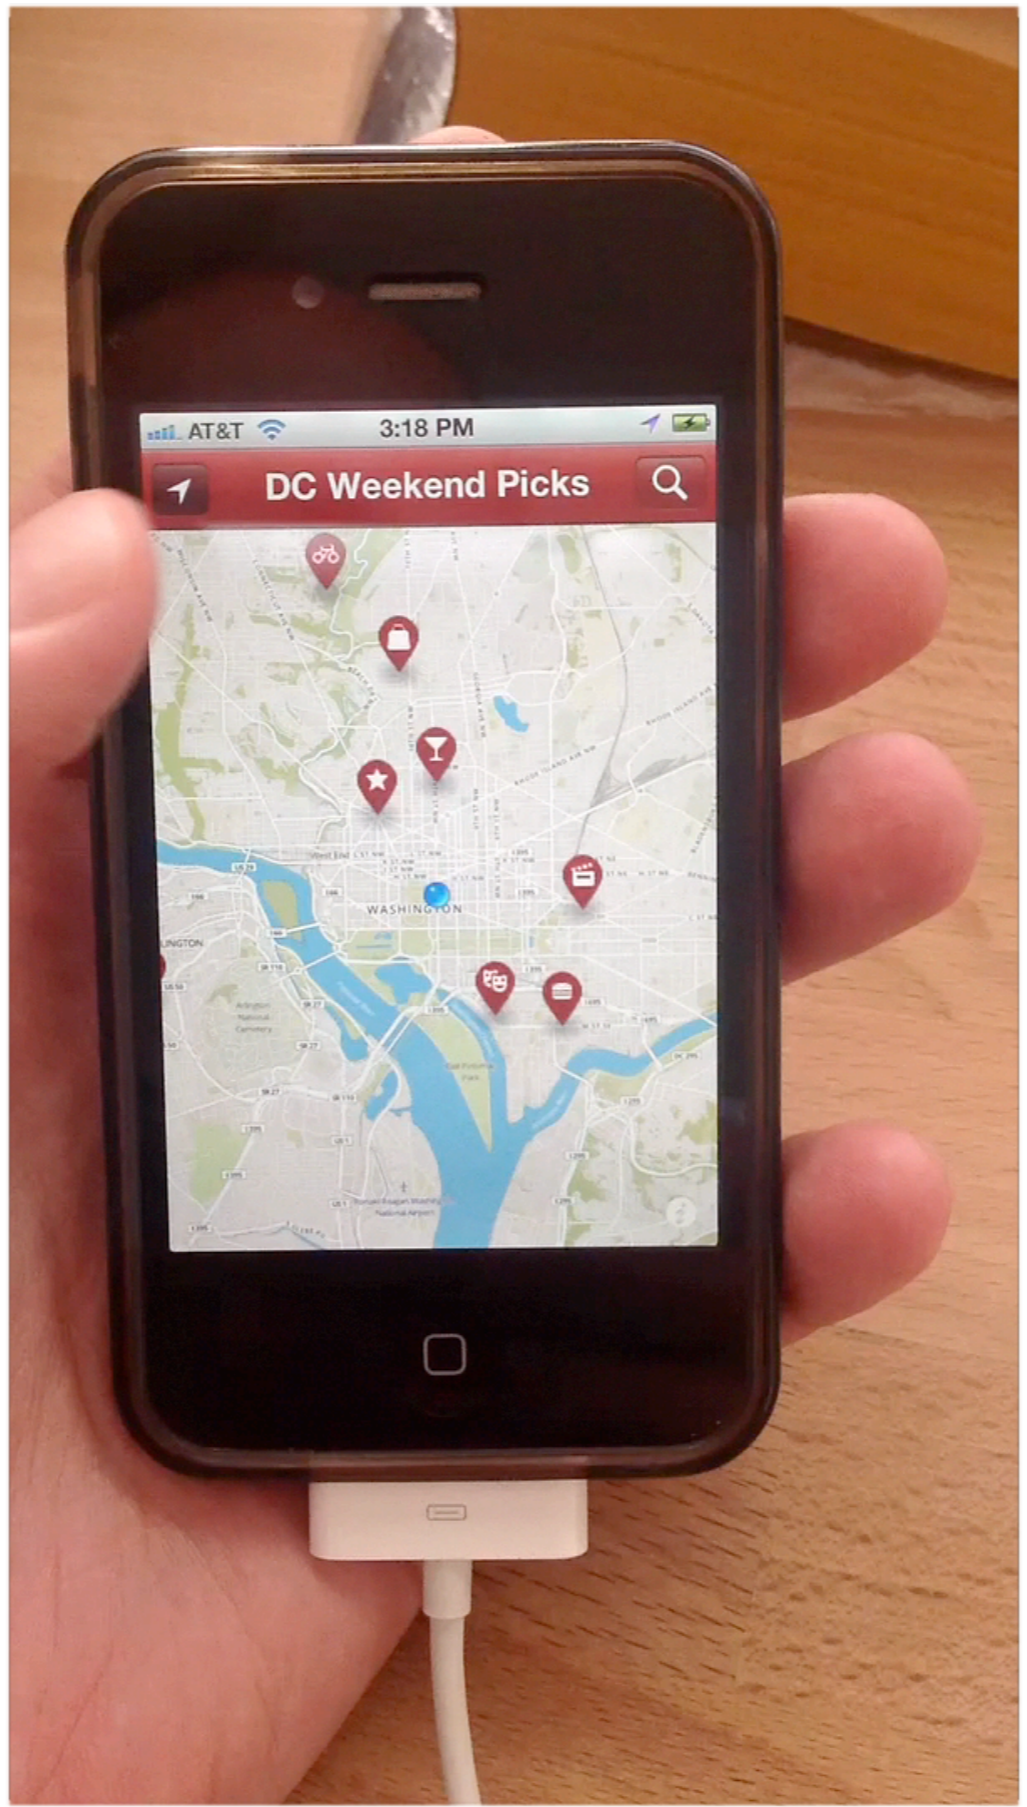

Metro Regional Center, Portland, United States

Stop attending Track this event

#wherecamppdx
@wherecamppdx on Twitter
wherecamppdx.org

Geo Georanhv Neogeoranhv
Your events Suggested Search Profile

High-Level Parts

Annotation Layers

Annotations

Map View

Tile Sources

Lower-Level Parts

User Location Services

Offline Use

- Cached tile reuse
 - *Deja vu*
 - “Take your tiles with you”
- Pre-packaged bundles
 - MBTiles: SQLite-based database of tiles

Geography Class

Iceland

Washington, DC

Nigeria

OpenStreetMap

Carrier 12:01 AM

DC Weekend Picks

No Service

9:42 AM

◀ BACK

SAVED MAPS

MAIN 

Carrier

12:15 AM

100%

Thanks!