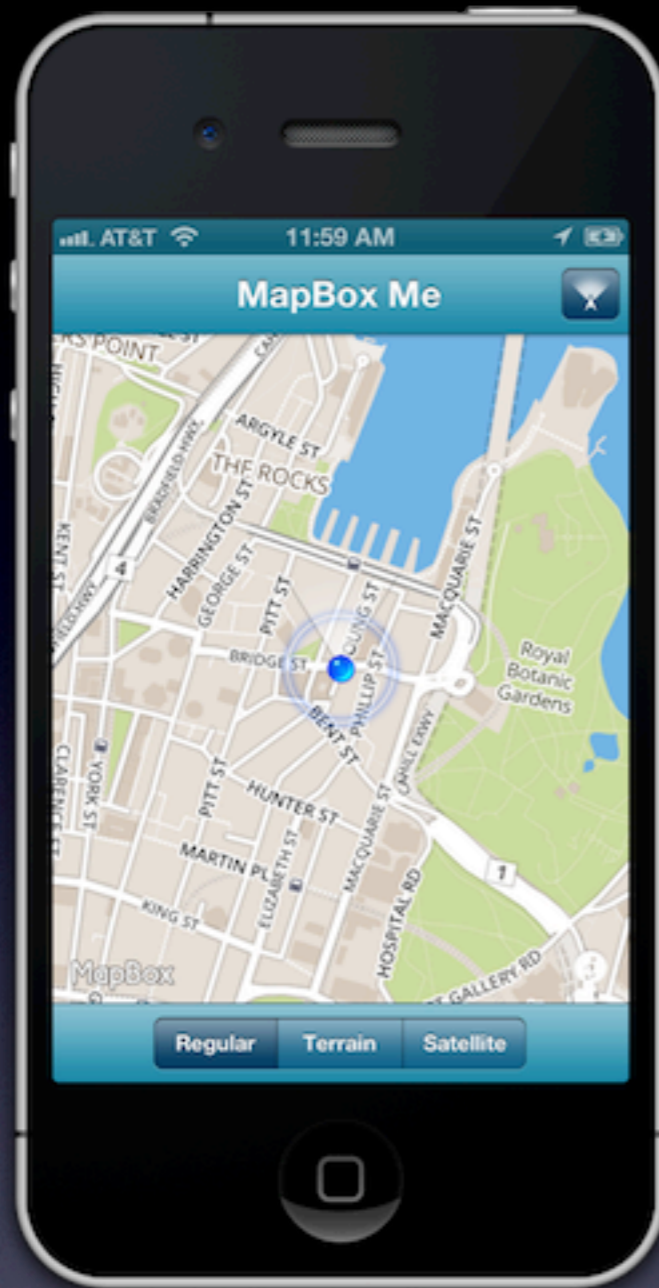

Tegucigalpa

Santa Rosa de Copán

Santa Ana

El Salvador

Choluteca

Matagalpa

Nicaragua

Managua

Land

- + 🔍

SHARE +

Terms & Feedback

TileMill

MapBox.js

MapBox iOS SDK

github.com/mapbox

?

Le Monde

theguardian

Bell

4:20 PM

Trafalgar Square & Soho

1

2

0.5 TIME (HRS)

63

Places

About

TRAFALGAR SQUARE & SOHO

he top of his lofty column, Adm:
on looks down on the e
crowds in Trafal

mapbox.com

@mapbox